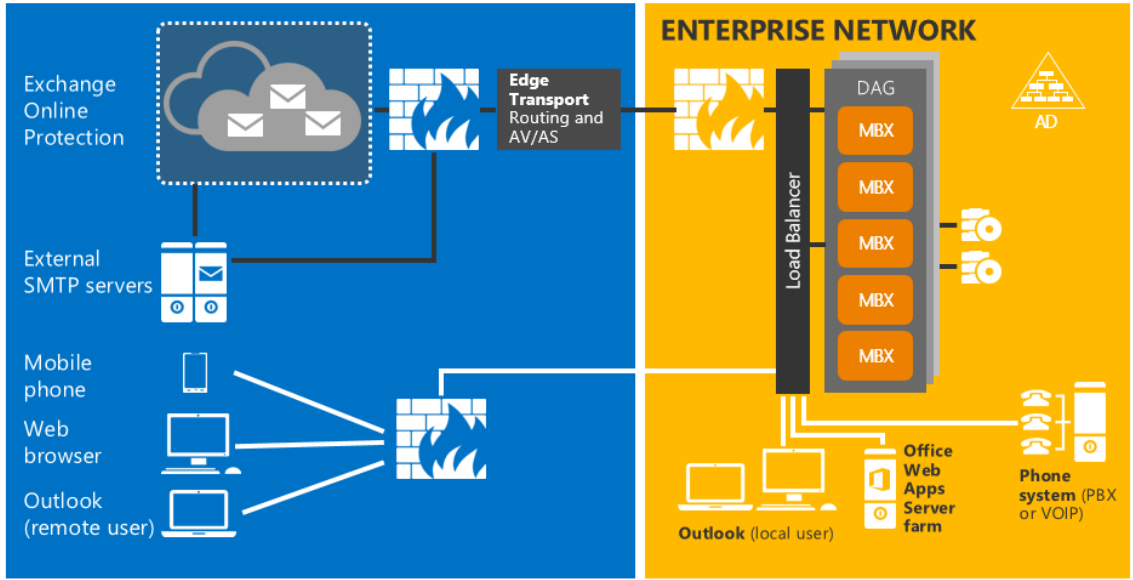

- Integration v

- Advanced eD

Multi-Role
Server

SharePoint
Integration

- All Servers are Multi-Role (no CAS)

- Coexistence mit Exchange 2013 (CU10)

- EWS wird zu REST APIs

- Besserer Search (Windows Desktop Search engine designed); Fuzzy Search; Consistent Search zwischen OWA und Outlook and Speed!!

- SharePoint Integration (Attach

- ReFS Support

- Neue Auditing Architektur (wie in O365)

Besserer
Search

SharePoint 2016 (Neues für Admins)

- First of All: SharePoint is back On-Premise!
- Infrastruktur: Anlehnung an Cloud
- Bessere Skalierbarkeit
- Ab SharePoint 2016: Inplace Upgrade und Mixed Environment
- Erscheint Q2 2016